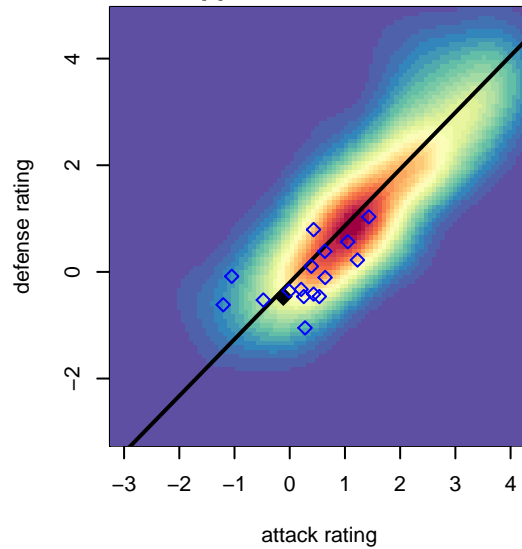

FSC Roses White G03

, OR
 G03 total strength=716
 attack=0.89 defense=0.63
 fall league = PTT G03 Div 2 White
 spr league = Spr OYS G03 Div 2 White

alt names used:
 FSC Roses 03G
 FSC 03G Roses White
 FSC 03G Roses White

Venues played:
 2016 Chinook Cup Silver 14
 2016 PTT G03 Division 2 White
 2016 Spr OYS G03 Division 2 White

FSC Roses White G03
 Dots are actual minus expected GF (blue circles) and GA (red triangles).
 Blue line is smoothed change in attack strength. Red is smoothed change in defense strength.

**attack and defense variance (black dot)
relative to other teams
and top 10 in region**

**attack and defense rating
relative to others at age
and all opponents in last 13 months**

Performance relative to 13 month average