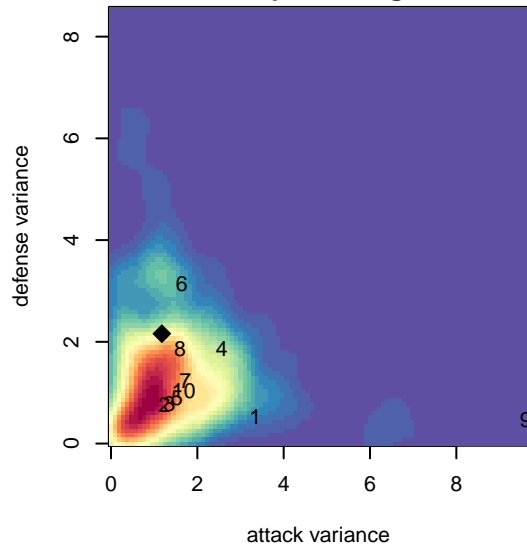

FSC Roses White G03

, OR
 G03 total strength=716
 attack=0.89 defense=0.63
 fall league = PTT G03 Div 2 White
 spr league = Spr OYS G03 Div 2 White

alt names used:
 FSC Roses 03G
 FSC 03G Roses White
 FSC 03G Roses White

Venues played:
 2016 Chinook Cup Silver 14
 2016 PTT G03 Division 2 White
 2016 Spr OYS G03 Division 2 White

FSC Roses White G03
 Dots are actual minus expected GF (blue circles) and GA (red triangles).
 Blue line is smoothed change in attack strength. Red is smoothed change in defense strength.

**attack and defense variance (black dot)
relative to other teams
and top 10 in region**

**attack and defense rating
relative to others at age
and all opponents in last 13 months**

Performance relative to 13 month average