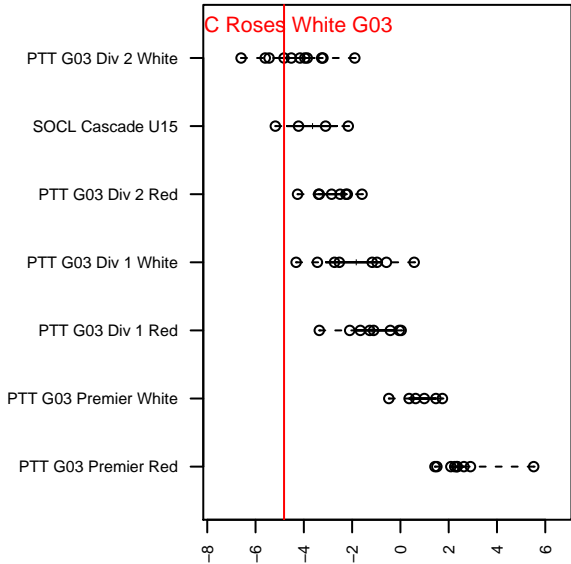

FSC Roses White G03

, OR
 G03 total strength=716
 attack=0.89 defense=0.63
 fall league = PTT G03 Div 2 White
 spr league = Spr OYS G03 Div 2 White

alt names used:
 FSC Roses 03G
 FSC 03G Roses White
 FSC 03G Roses White

Venues played:
 2016 Chinook Cup Silver 14
 2016 PTT G03 Division 2 White
 2016 Spr OYS G03 Division 2 White

FSC Roses White G03
 Dots are actual minus expected GF (blue circles) and GA (red triangles).
 Blue line is smoothed change in attack strength. Red is smoothed change in defense strength.

**attack and defense variance (black dot)
relative to other teams
and top 10 in region**

**attack and defense rating
relative to others at age
and all opponents in last 13 months**

Performance relative to 13 month average